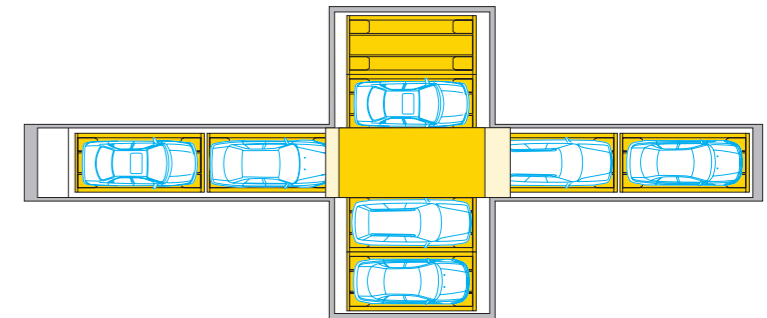

The WÖHR Parklift 461, 462, 463, Slimparker 557 and Crossparker 558 allow cars to be parked out of sight, below ground.

WÖHR systems offer you a wide variety of options.

PARKLIFT 461 - 463

*S = Single unit

*D = Double unit

SLIMPARKER 557

CROSSPARKER 558

Cavernous hideaway parking solutions.

The Slimparker 557 and Crossparker 558 can accommodate up to 23 cars spread out on 6 levels and are well suited to extremely narrow and long spaces.