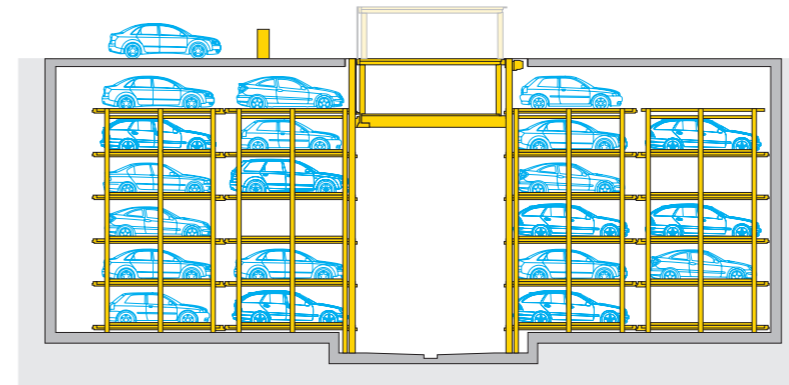

The WÖHR Parklift 461, 462, 463, Slimparker 557 and Crossparker 558 allow cars to be parked out of sight, below ground.

WÖHR systems offer you a wide variety of options.

PARKLIFT 461 - 463

*S = Single unit

*D = Double unit

SLIMPARKER 557

CROSSPARKER 558

Cavernous hideaway parking solutions.

The Slimparker 557 and Crossparker 558 can accommodate up to 23 cars spread out on 6 levels and are well suited to extremely narrow and long spaces.

Stuttgart, Germany

Stuttgart, Germany

Kornthal, Germany

Kornthal, Germany

Lake Garda, Italy

Munich, Germany

Example installations and much more.

Should you be in need of additional parking spaces, arrangements can also be made to park on the roof of the garage (clearly defined separation from the surrounding area) – with or without a carport.