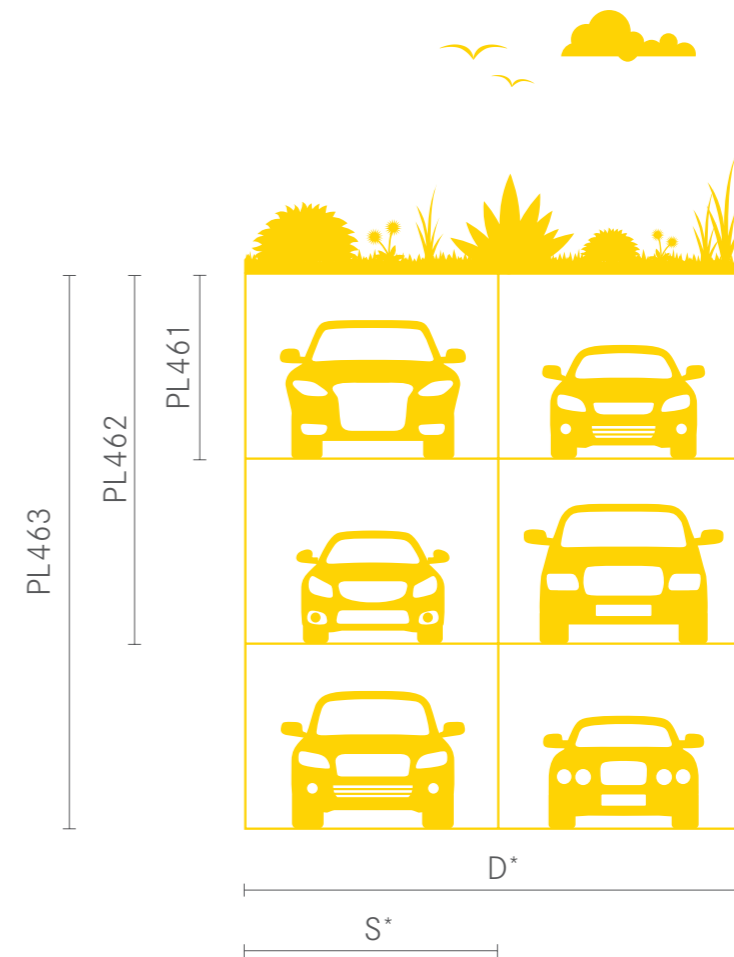

»HIDEAWAYS«

Let your
car disappear!

WÖHR makes it all possible.

**Adapt the available space
to your needs!**

The choice is all yours.

Make your selection!

More space for living with the »Hideaway« variant.

Product diversity tailored to meet your specific needs.

The WÖHR Parklift 461, 462, 463, Slimparker 557 and Crossparker 558 allow cars to be parked out of sight, below ground.

WÖHR systems offer you a wide variety of options.

PARKLIFT 461 - 463

*S = Single unit

*D = Double unit

SLIMPARKER 557

CROSSPARKER 558

Cavernous hideaway parking solutions.

The Slimparker 557 and Crossparker 558 can accommodate up to 23 cars spread out on 6 levels and are well suited to extremely narrow and long spaces.

Stuttgart, Germany

Stuttgart, Germany

Kornthal, Germany

Kornthal, Germany

Lake Garda, Italy

Munich, Germany

Example installations and much more.

Should you be in need of additional parking spaces, arrangements can also be made to park on the roof of the garage (clearly defined separation from the surrounding area) – with or without a carport.